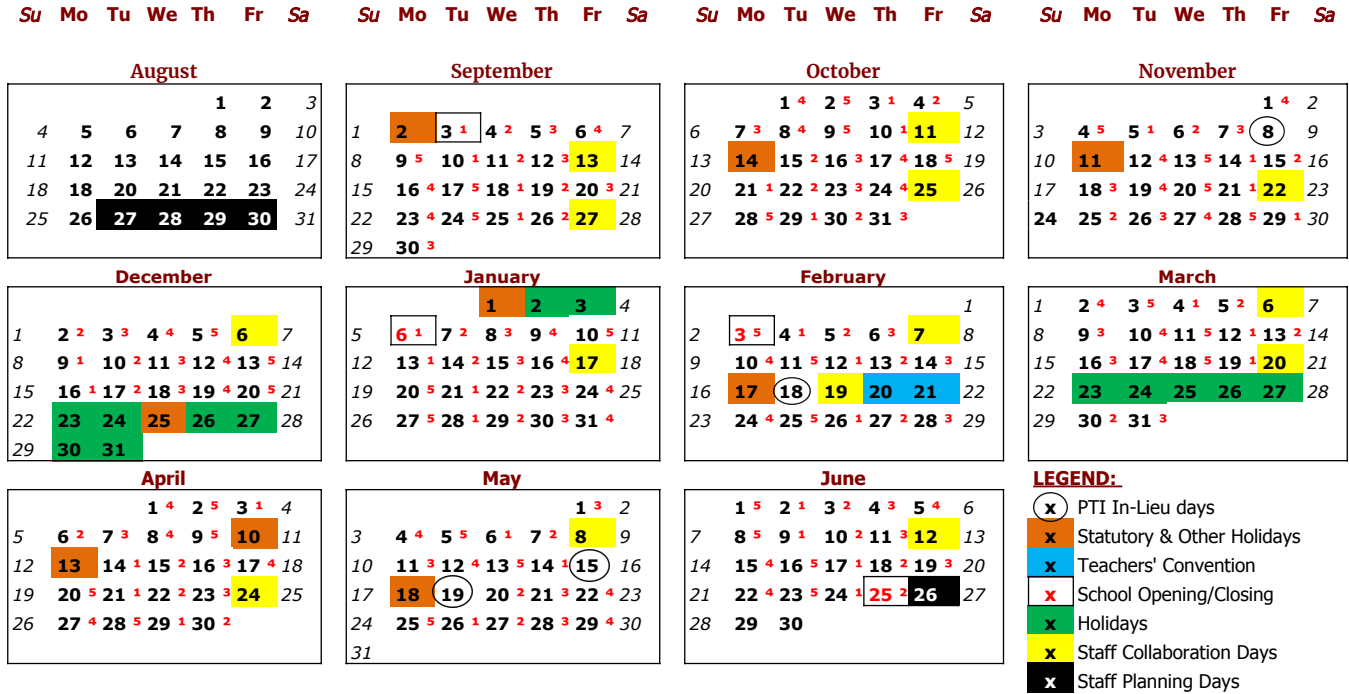

WOLF CREEK PUBLIC SCHOOLS
2019 - 2020 School Year
École Lacombe Upper Elementary School

August	Aug. 27-30	Staff Planning Days
September	Sept. 2	Labour Day Holiday
	Sept. 3	Students' First Day
	Sept. 13 & 27	Staff Collaboration Day
October	Oct. 11	Staff Collaboration Day
	Oct. 14	Thanksgiving Day Holiday
	Oct. 25	Staff Collaboration Day
November	Nov. 8	Staff Earned Day Off (In-Lieu for Parent-Teacher Interviews)
	Nov. 11	Remembrance Day
	Nov. 22	Staff Collaboration Day
December	Dec. 6	Staff Collaboration Day
	Dec. 25	Christmas Holidays (Dec 23- Jan 3 inclusive)
January	Jan. 1 - 3	Christmas break continued
	Jan. 6	First day back after Holiday Break
	Jan. 17	Staff Collaboration Days
	Jan. 31	Conclusion of First Semester
February	Feb. 3	Commencement of Second Semester
	Feb. 7	Staff Collaboration Day
	Feb. 17	Family Day Holiday
	Feb. 18	Staff Earned Day Off (In-Lieu for Parent-Teacher Interviews)
	Feb. 19	Staff Collaboration Day
March	Feb. 20-21	Teacher's Convention
	Mar. 6	Staff Collaboration Day
	Mar. 20	Staff Collaboration Day
April	Mar. 23	Spring Break Begins (March 23 - March 27 inclusive)
	Apr. 10	Good Friday
	Apr. 13	Easter Monday
May	Apr. 24	Staff Collaboration Day
	May 8	Staff Collaboration Days
	May 15	EDO
	May 18	Victoria Day Holiday
June	May 19	Staff Earned Day Off (In-Lieu for Parent-Teacher Interviews)
	Jun. 12	Staff Collaboration Day
	Jun. 25	Students' Last Day (Conclusion of Second Semester)
	Jun. 26	Teacher Evaluation Day