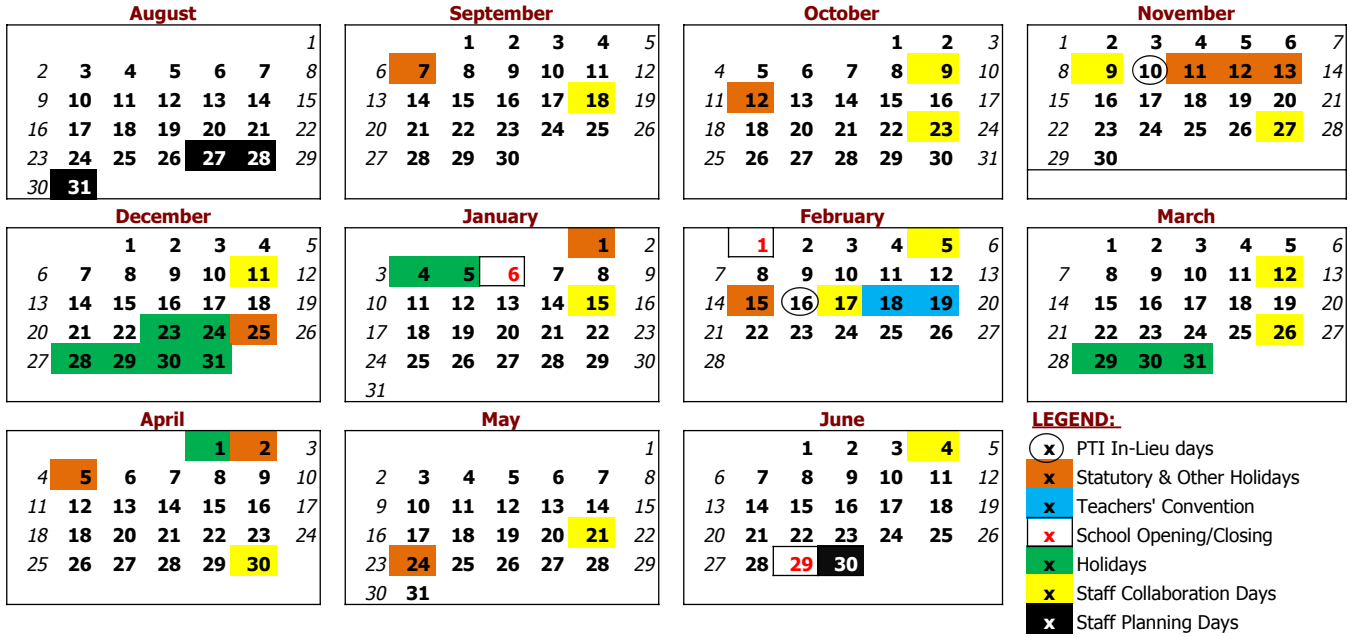

WOLF CREEK PUBLIC SCHOOLS
2020 - 2021 School Year

BASE CALENDAR

APPROVED

12/12/2019

Su Mo Tu We Th Fr Sa Su Mo Tu We Th Fr Sa Su Mo Tu We Th Fr Sa Su Mo Tu We Th Fr Sa

August	Aug. 27-31	Staff Planning Days
September	Sept. 1	Students' First Day
	Sept. 7	Labour Day Holiday
	Sept. 18	Staff Collaboration Day
October	Oct. 9	Staff Collaboration Day
	Oct. 12	Thanksgiving Day Holiday
	Oct. 23	Staff Collaboration Day
November	Nov. 9	Staff Collaboration Day
	Nov. 10	Staff Earned Day Off (In-Lieu for Parent-Teacher Interviews)
	Nov. 11	Remembrance Day (no school)
	Nov. 12-13	Fall Break (no school for students or staff)
	Nov. 27	Staff Collaboration Day
December	Dec. 11	Staff Collaboration Day
	Dec. 23-Jan 5	Christmas Holidays (Dec 23 to Jan 5 inclusive)
January	Jan. 6	First day back after Holiday Break
	Jan. 15	Staff Collaboration Day
	Jan. 29	Conclusion of First Semester
February	Feb. 1	Commencement of Second Semester
	Feb. 5	Staff Collaboration Day
	Feb. 15	Family Day Holiday
	Feb. 16	Staff Earned Day Off (In-Lieu for Parent-Teacher Interviews)
	Feb. 17	Staff Collaboration Day
	Feb. 18-19	Teacher's Convention
March	Mar. 12	Staff Collaboration Day
	Mar. 26	Staff Collaboration Day
	Mar. 29	Spring Break Begins (March 29-April 5 inclusive)
April	Apr. 2	Good Friday
	Apr. 5	Easter Monday
	Apr. 30	Staff Collaboration Day
May	May 21	Staff Collaboration Days
	May 24	Victoria Day Holiday
June	Jun. 4	Staff Collaboration Day
	Jun. 29	Students' Last Day (Conclusion of Second Semester)
	Jun. 30	Teacher Evaluation Day

Note:

Individual schools may have a slightly differentiated number of school days due to higher number of instructional hours per day. Please consult your child's specific school website for further details on a specific school calendar.