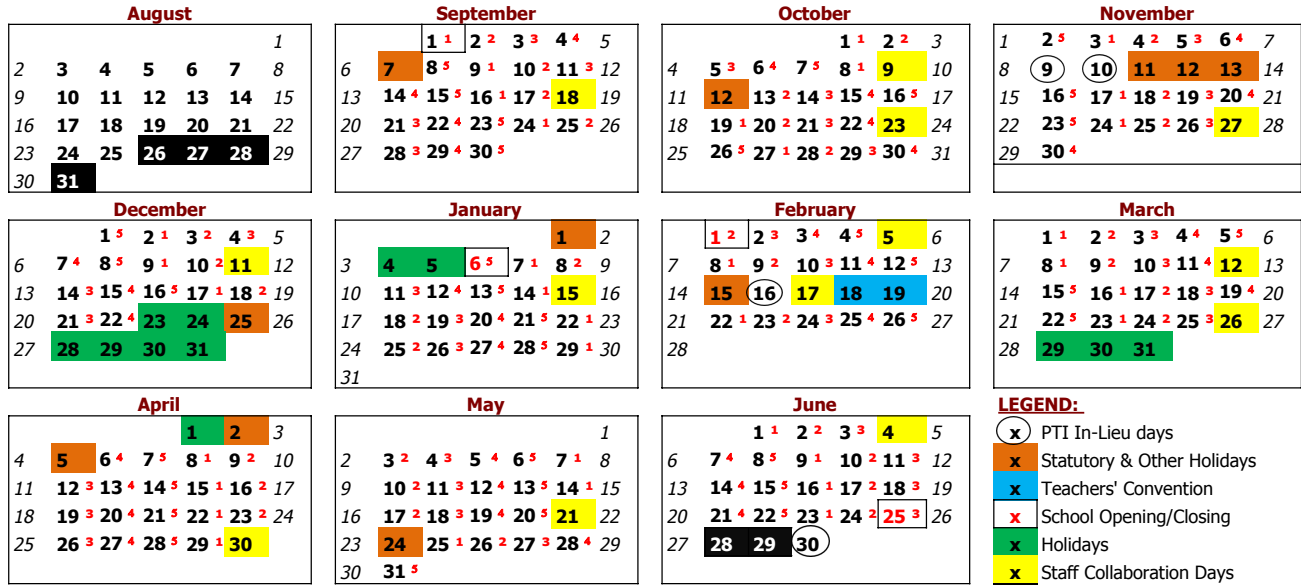

WOLF CREEK PUBLIC SCHOOLS
2020 - 2021 School Year
École Lacombe Upper Elementary School

Su Mo Tu We Th Fr Sa Su Mo Tu We Th Fr Sa Su Mo Tu We Th Fr Sa Su Mo Tu We Th Fr Sa

			Staff	Students
August	Aug. 26-31	Staff Planning Days	4	0
September	Sept. 1	Students' First Day		
	Sept. 7	Labour Day Holiday		
	Sept. 18	Staff Collaboration Day	21	20
October	Oct. 9	Staff Collaboration Day		
	Oct. 12	Thanksgiving Day Holiday		
	Oct. 23	Staff Collaboration Day	21	19
November	Nov. 9	Staff Earned Day Off		
	Nov. 10	Staff Earned Day Off (In-Lieu for Parent-Teacher Interviews)		
	Nov. 11	Remembrance Day		
	Nov. 12-13	Fall Break (no school for students or staff)		
	Nov. 27	Staff Collaboration Day	17	15
December	Dec. 11	Staff Collaboration Day		
	Dec. 25	Christmas Holidays (Dec 23 - Jan 5 inclusive)	16	15
January	Jan. 6	First day back after Holiday Break		
	Jan. 15	Staff Collaboration Day		
	Jan. 29	Conclusion of First Semester	18	17
Semester One Total			97	86
February	Feb. 1	Commencement of Second Semester		
	Feb. 5	Staff Collaboration Day		
	Feb. 15	Family Day Holiday		
	Feb. 16	Staff Earned Day Off (In-Lieu for Parent-Teacher Interviews)		
	Feb. 17	Staff Collaboration Day		
	Feb. 18-19	Teacher's Convention	19	14
March	Mar. 12	Staff Collaboration Day		
	Mar. 26	Staff Collaboration Day		
	Mar. 29	Spring Break Begins (March 29-April 5 inclusive)	20	18
April	Apr. 2	Good Friday		
	Apr. 5	Easter Monday		
	Apr. 30	Staff Collaboration Day	19	18
May	May 21	Staff Collaboration Day		
	May 24	Victoria Day Holiday	20	19
June	Jun. 4	Staff Collaboration Day		
	Jun. 25	Students' Last Day (Conclusion of Second Semester)		
	Jun. 28/29	Teacher Evaluation Days		
	Jun. 30	Staff Earned Day Off	22	18
Semester Two Total			100	87
Year Total			197	173